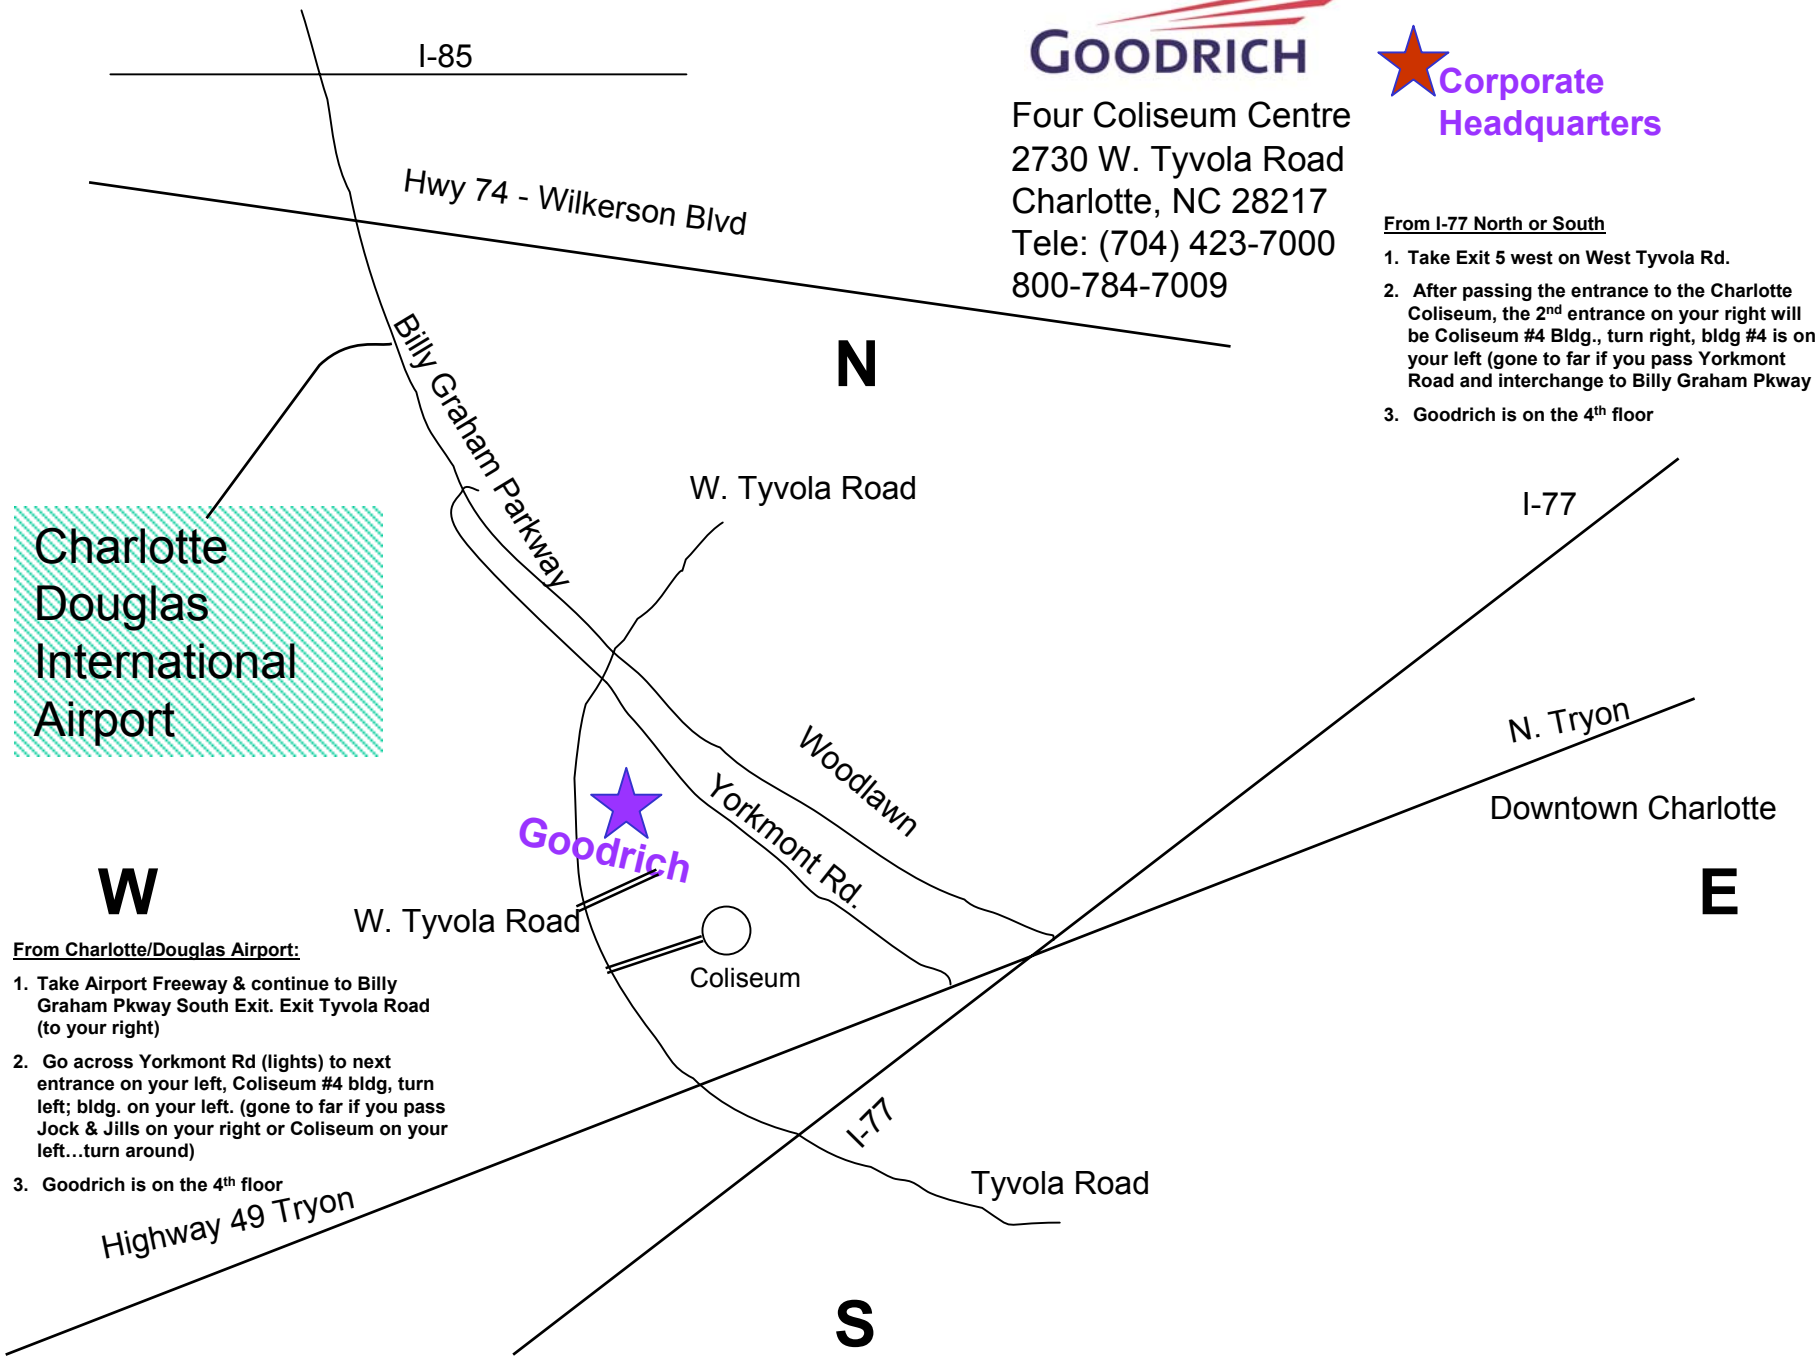

Four Coliseum Centre
 2730 W. Tyvola Road
 Charlotte, NC 28217
 Tele: (704) 423-7000
 800-784-7009

From I-77 North or South

1. Take Exit 5 west on West Tyvola Rd.
2. After passing the entrance to the Charlotte Coliseum, the 2nd entrance on your right will be Coliseum #4 Bldg., turn right, bldg #4 is on your left (gone to far if you pass Yorkmont Road and interchange to Billy Graham Pkwy)
3. Goodrich is on the 4th floor

Charlotte
 Douglas
 International
 Airport

From Charlotte/Douglas Airport:

1. Take Airport Freeway & continue to Billy Graham Pkwy South Exit. Exit Tyvola Road (to your right)
2. Go across Yorkmont Rd (lights) to next entrance on your left, Coliseum #4 bldg, turn left; bldg. on your left. (gone to far if you pass Jock & Jills on your right or Coliseum on your left...turn around)
3. Goodrich is on the 4th floor